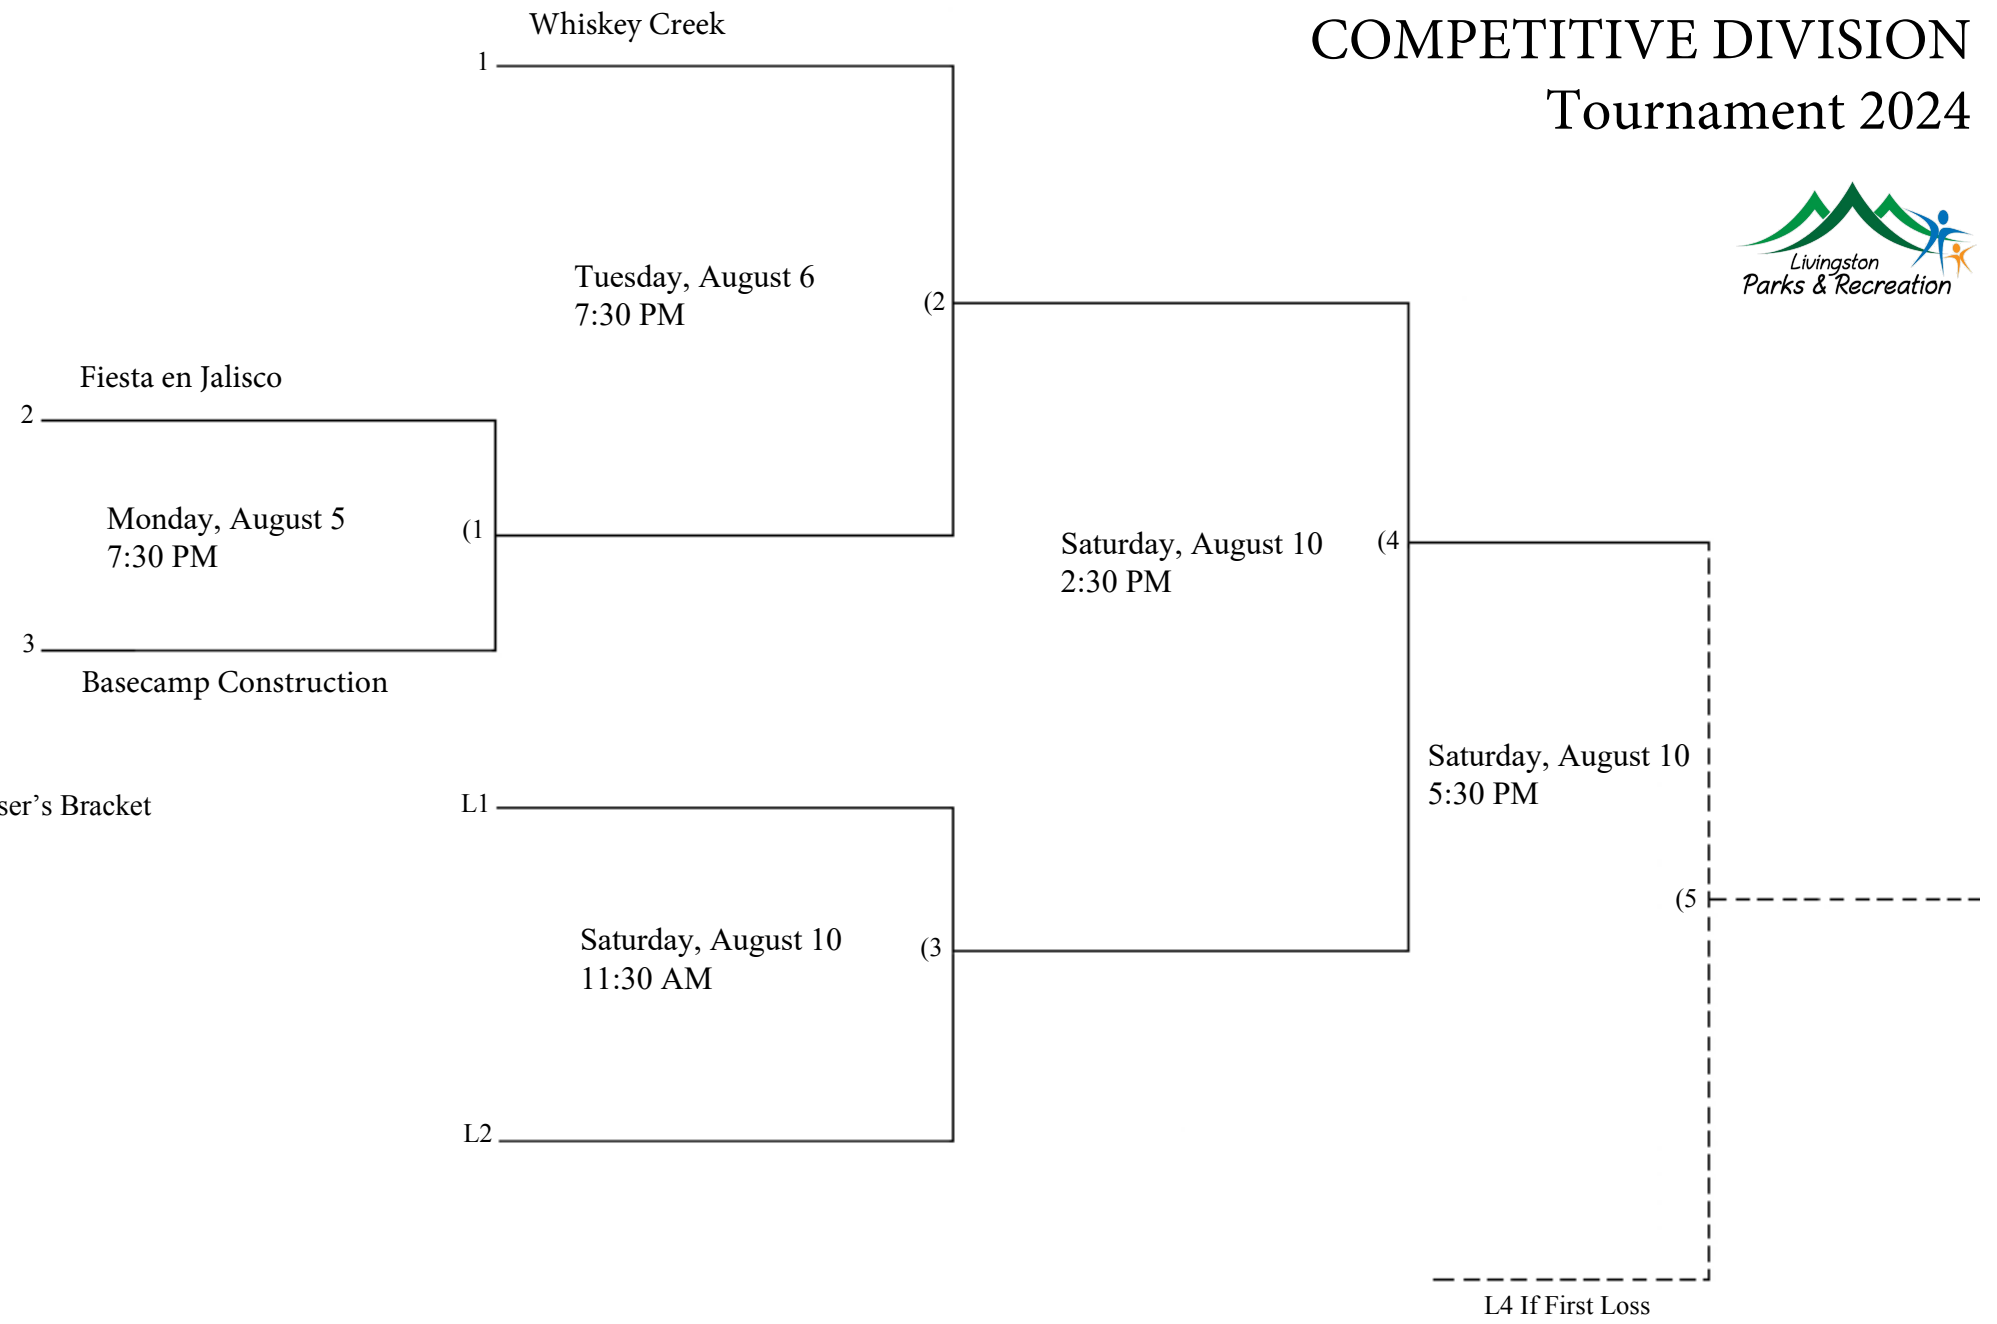

3 Team Double Elimination

Livingston Adult Softball

COMPETITIVE DIVISION

Tournament 2024

L4 If First Loss